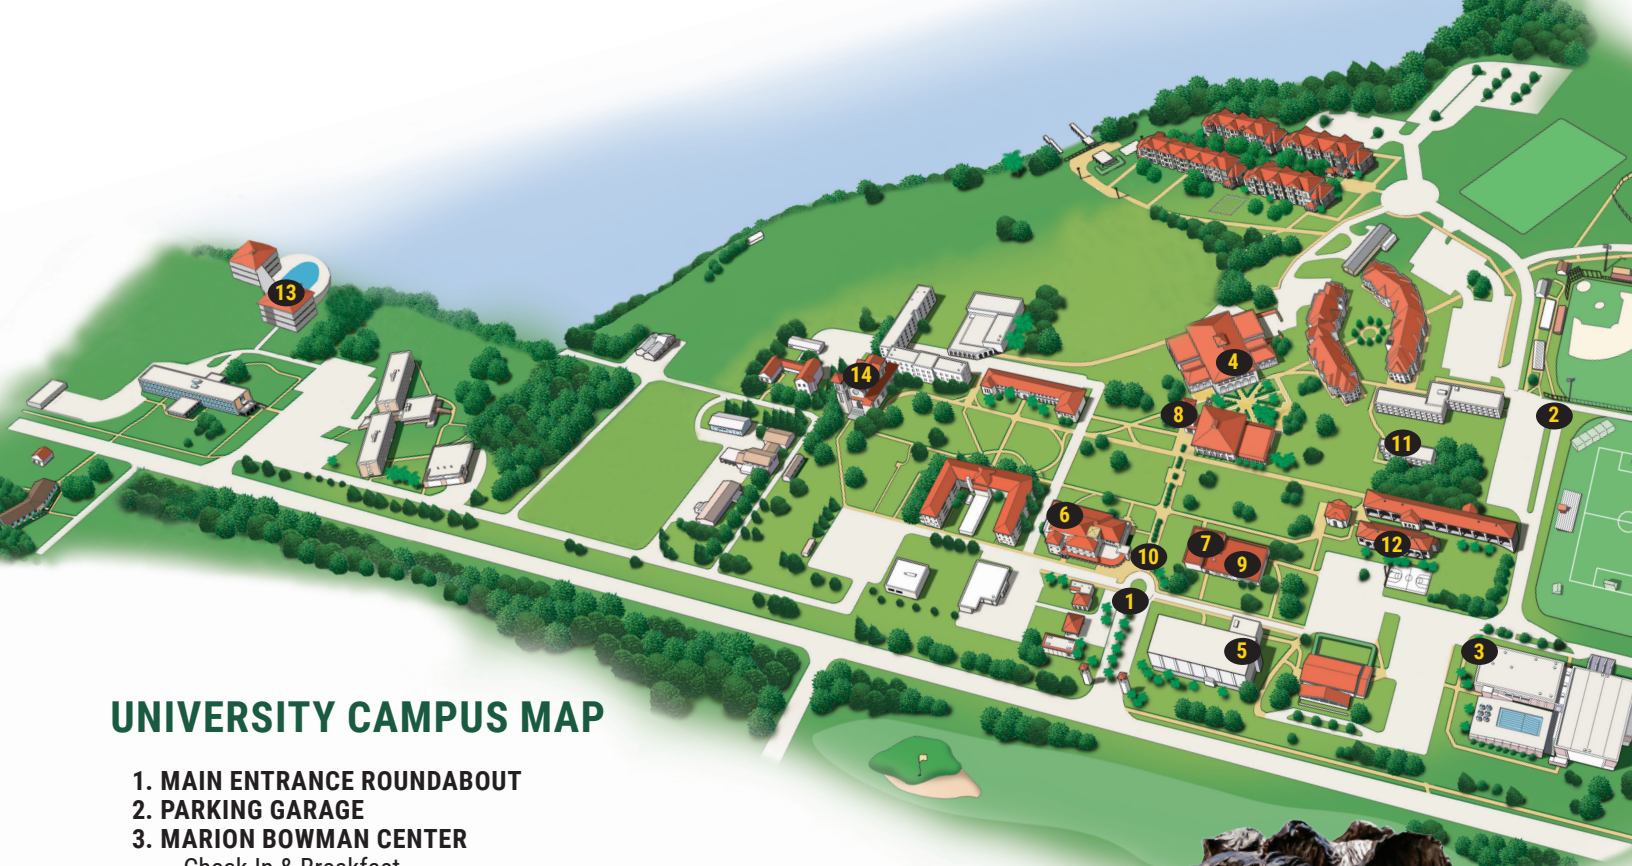

Welcome to campus! Follow the signs to the parking garage, then head into the Marion Bowman Center for check-in and a quick breakfast. Enjoy!

9:00 AM - 9:30 AM
WELCOME SESSION
Marion Bowman Center

Prepare for a dynamic Welcome Session with insights from University Leaders to maximize your campus experience today!

VIRTUAL AVATAR
Kirk Hall 220

Embark on a journey through our virtual avatar learning environment and engage in immersive, real-world scenarios in the areas of education, criminal justice, health care, and more!

COMPLETE CHECK-IN TO BE ENTERED INTO A DRAWING FOR A \$1000 SCHOLARSHIP! #FUTURELIONSCHOLARSHIP

*To receive scholarship student must begin attending by Fall 2024

UNIVERSITY CAMPUS MAP

- 1. MAIN ENTRANCE ROUNDABOUT**
- 2. PARKING GARAGE**
- 3. MARION BOWMAN CENTER**
 - Check-In & Breakfast
 - Welcome Session
 - Parent & Family Q&A
- 4. STUDENT COMMUNITY CENTER**
 - College of Arts, Sciences, and Allied Services Presentation (Boardrooms B & C)
 - College of CARDS Presentation (Boardroom A)
 - Lunch (Dining Hall)
 - Financial Aid Presentation (Boardroom A)
- 5. LEWIS HALL**
 - Anatomage Table Presentation (Selby Auditorium)
 - Organic Chemistry (Room 320)
- 6. TECO HALL**
 - Donald R. Tapia College Of Business Presentation
- 7. KIRK HALL**
 - College of Health Professions Presentation (Room 122)
 - Counselor Meeting (Rooms 218/219)
 - Virtual Avatar (Room 220)
 - Robotics Lab (Rooms 123/124)
- 8. CLOCK TOWER**
 - Campus Tours
 - Late Check-In
 - Residence Hall Tours
- 9. STUDENT ACTIVITIES BUILDING LOGGIA**
 - Resource Fair
- 10. LION STATUE**
 - Wellness Center Tours
 - Residence Hall Tours
- 11. RESIDENCE HALL**
 - Henderson
- 12. RESIDENCE HALL**
 - Alumni
- 13. WELLNESS CENTER**
- 14. THE ABBEY**
 - Abbey Church Tours